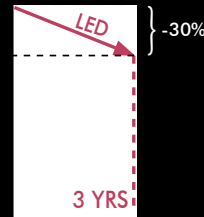

# MYTHS ABOUT SHORT LIFE LED TUBES

## MYTH #1 - LEDS LAST FOREVER

- FACT:**
- LEDS HAVE
    - 30% LIGHT LOSS
    - 6 MONTH TO 3 YEAR LIFE