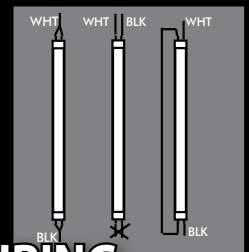

MYTH #4 - LEDS ARE EASY TO INSTALL

1. **FACTS:**
2. COMPLICATED WIRING
   - DANGEROUS LINE VOLTAGE AT SOCKETS
   - DIFFERENT WIRING BETWEEN SUPPLIERS
   - REPLACEMENT LAMPS MAY REQUIRE REWIRING