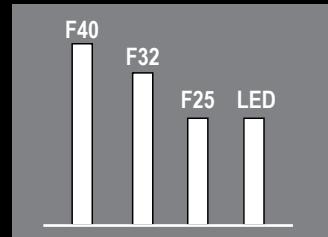

MYTHS ABOUT SHORT LIFE LED TUBES

MYTH #1 - LEDS LAST FOREVER

1. **FACT:**
2. LEDS HAVE
     - 30% LIGHT LOSS
     - 6 MONTH TO 3 YEAR LIFE

MYTH #2 - LEDS ARE BRIGHTER

1. **FACT:**
2. LEDS ARE
     - 40% LESS THAN F40
     - 24% LESS THAN F32
     - SAME AS F25

MYTH #3 - LEDS SAVE ENERGY

1. **FACTS:**
2. F32 COMPARED TO 22-watt LED
     - 24% ENERGY SAVINGS, BUT
     - 24% DIMMER!
   - ENERGY SAVINGS RESULTS IN LIGHT LOSS!

MYTH #4 - LEDS ARE EASY TO INSTALL

1. **FACTS:**
2. COMPLICATED WIRING
   - DANGEROUS LINE VOLTAGE AT SOCKETS
   - DIFFERENT WIRING BETWEEN SUPPLIERS
   - REPLACEMENT LAMPS MAY REQUIRE REWIRING

MYTH #5 - LEDS PAY FOR THEMSELVES

1. **FACT:**
- 9-12 YEAR PAYBACK ON 3 YEAR LIFE!!!